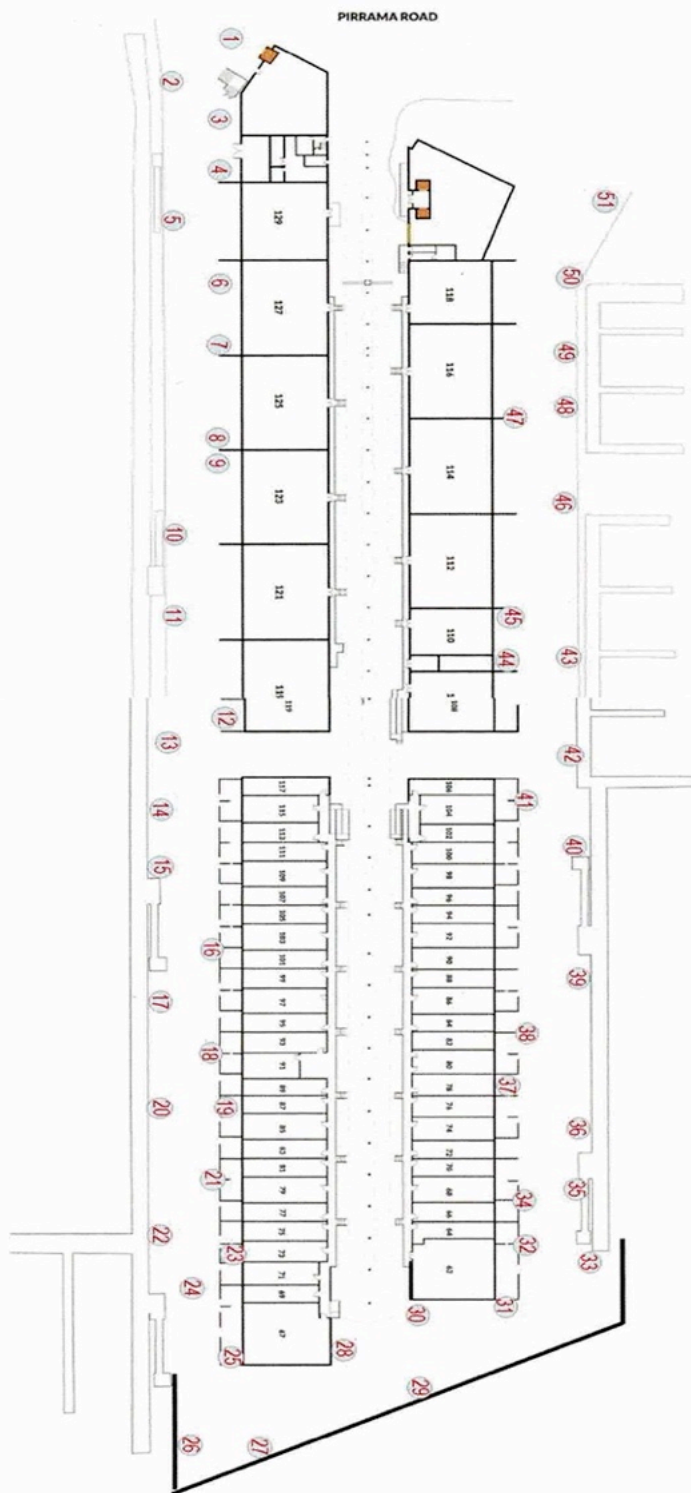

ARTPark Australia
Principle supporters

See something you like? Buy with Art Money!
10 Payments. 10 Months. No Interest

grace:
Always more.

Dedicated Fine Art Removals Specialist
106 Years Moving Experience
40 Branches Nationally—360 Internationally

++ LISA MCGUIDAN WINES ++

One of the shining stars of the new guard of
Australian winemaking

SOHO Galleries Sydney
contemporary art

Modern and Contemporary Fine Art
by Practicing Australian Artists

**COBURN Fine Art
CONSERVATION**

We mend your broken Art!